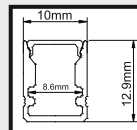

PROFILE

7MM CON

Length : 2 MTR
Body Colour : Anodized

10MM SF

Length : 2 MTR
Body Colour : Anodized

10MM CON

Length : 2 MTR
Body Colour : Anodized

12MM SF

length : 2 MTR
Body Colour : Anodized