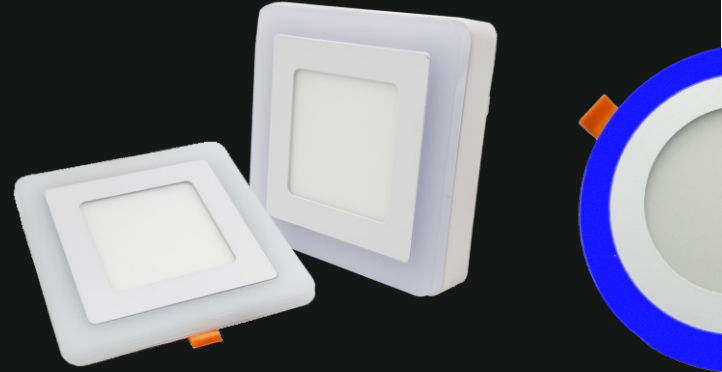

3 IN 1 PANEL

Watt : 6/12/18 Watt
Size (Surface) : 75x30/105x30/160x30 MM
Cut Out (Recessed) : 3"/4"/6"
Beam Angle : 120°
Material : Aluminium

SURFACE / RECESSED