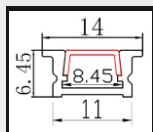

PROFILE

12MM CON

length : 2 MTR
Body Colour : Anodized