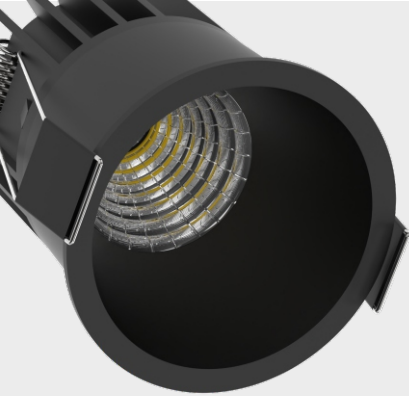

ORIO

1. **Watt** : 8/12/18/24/30 Watt
   Cut Out : 50/75/85/110/110 MM
   CCT : 3K/4K/5K/6K
   Beam Angle : 38°/40°/60°/60°/60°
   Material : Aluminium
   Body Colour : White/Black

3K 4K 5K 6K