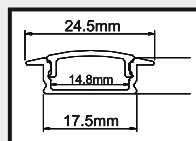

4K

CUSTOMISE

- Size** : 35MM
- Length** : Up to 10 Ft.
- CCT** : 4K
- Beam Angle** : 45/120°
- Material** : Aluminium
- Products** : Linear, Profile, Track.

HANGING

- Size** : 5070/ 3565 / 3565 LINEAR
- Length** : 4 Ft.
- CCT** : 3K/4K/6K/3STEP
- Beam Angle** : 120°/120° / 45°
- Material** : Aluminium

12MM SF

length : 2 MTR
Body Colour : Anodized

PROFILE

12MM CON

length : 2 MTR
Body Colour : Anodized

17MM SF

Length : 2 MTR
Body Colour : Anodized

17MM CON