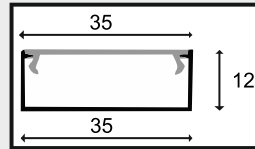

35MM SF

Length : 2.4 MTR
Body Colour : Anodized