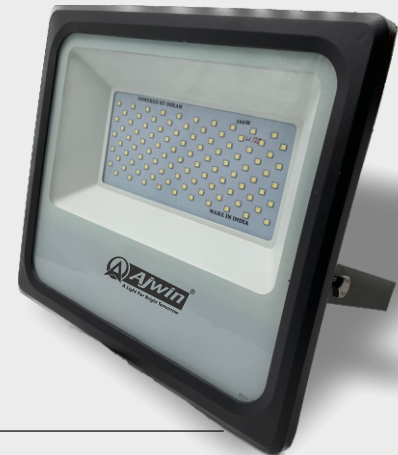

2G 11

Watt : **18 Watt**
CCT : 6K
Beam Angle : 120°
Material : Aluminium

6K

FLOODLIGHT

GLAZE

Watt	:	24/30/50/100/150/200 Watt
Lumens	:	140
CCT	:	3k/4K/6k
Beam Angle	:	120°
IP Code	:	IP65
Material	:	Aluminium
Surge	:	4/6 KV