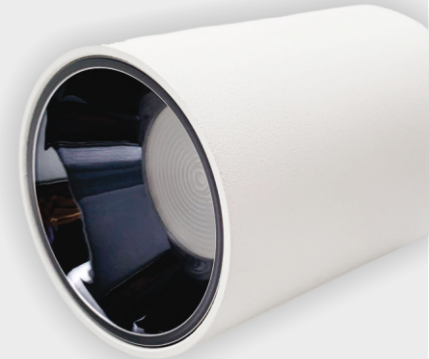

BEAT SURFACE

- **Watt** : 6/12/18/24 Watt
- **Size** : 60x80/75x85/85x100/110x130 MM
- **CCT** : 3K/4K/5K/6K
- **Beam Angle** : 60°
- **Material** : Aluminium
- **Body Colour** : White/Black

3K 4K 5K 6K