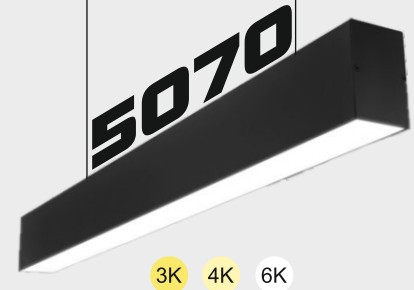

3K 4K 5K 6K

ROSE GOLD

Watt : 3/8/12 Watt
Cut Out : 40/50/75 MM
CCT : 3K/4K/5K/6K
Beam Angle : 24/30/38
Material : Aluminium
Body Colour : Black/White
Reflector Color : Copper /Shine Black

GRACE

Watt : 7/12/18 Watt
Cut Out : 50/75/85 MM
CCT : 3K/4K/5K/6K
Beam Angle : 38°
Material : Aluminium
Body Colour : Black
Reflector Color: Black

3K 4K 5K 6K

DRUM

Watt : 12/18 Watt
Size : 75x75/110x75MM
CCT : 3K/4K/6K
Beam Angle : 120°
Material : Aluminium

3K 4K 6K

ROSE GOLD CYLINDER

Watt : 6/12/18Watt
Size : 53x65/73x90/93x105MM
CCT : 3K/4K/5K/6K
Beam Angle : 38°
Material : Aluminium
Reflector Color : Copper/Black

4K

4WAY LINEA

Watt : 8 Watt
Cut Out : 45x45MM
CCT : 4000k
Beam Angle : 45°
Material : Aluminium
Body Colour : Black/White
Reflector Color : Copper/Black

4K

8WAY LINEA

Watt : 18 Watt
Cut Out : 65x65MM
CCT : 4000k
Beam Angle : 45°
Material : Aluminium
Body Colour : Black/White
Reflector Color : Copper /Black

4K

CUSTOMISE

- Size** : 35MM
- Length** : Up to 10 Ft.
- CCT** : 4K
- Beam Angle** : 45/120°
- Material** : Aluminium
- Products** : Linear, Profile, Track.

HANGING

- Size** : 5070/ 3565 / 3565 LINEAR
- Length** : 4 Ft.
- CCT** : 3K/4K/6K/3STEP
- Beam Angle** : 120°/120° / 45°
- Material** : Aluminium