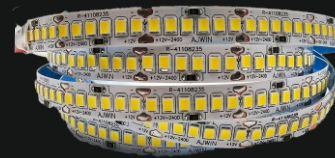

LED : 216Led
 SIZE : 10mm
 CCT : Dimable/Tunable with Controller

Output : 24V.

LED STRIP

PREMIUM

LED : 120/240
 PCB Size : 5/10 MM
 CCT : 3K/4K/6K

RGB LED : 60
 PCB Size : 10 MM
 CCT : RGB

ECO

LED : 240
 PCB Size : 5/10 MM
 CCT : 3K/4K/6K