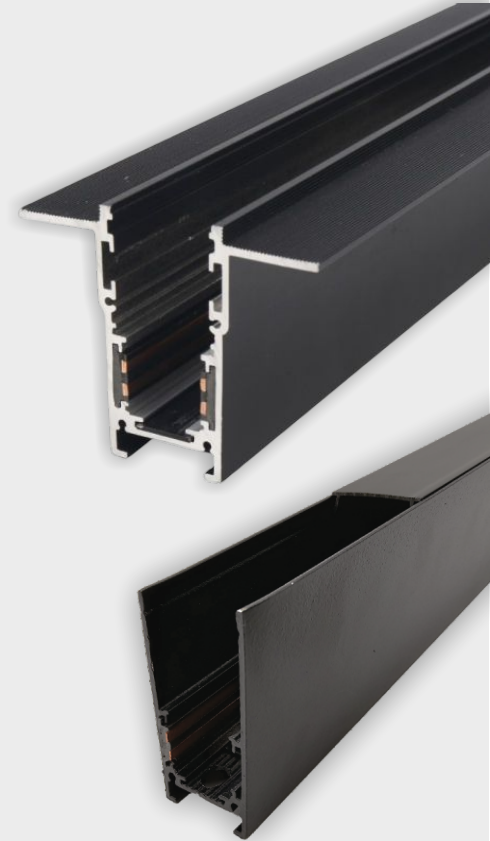

MAGNETIC TRACK LIGHT

Type : Conceal /Surface
Length : 1Mtr,2Mtr,3Mtr
Size : 25mm
Material : Aluminium
Voltage : 48V