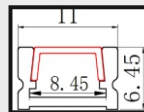

PROFILE

7MM CON

Length : 2 MTR
Body Colour : Anodized

10MM SF

Length : 2 MTR
Body Colour : Anodized

10MM CON

Length : 2 MTR
Body Colour : Anodized

12MM SF

length : 2 MTR
Body Colour : Anodized