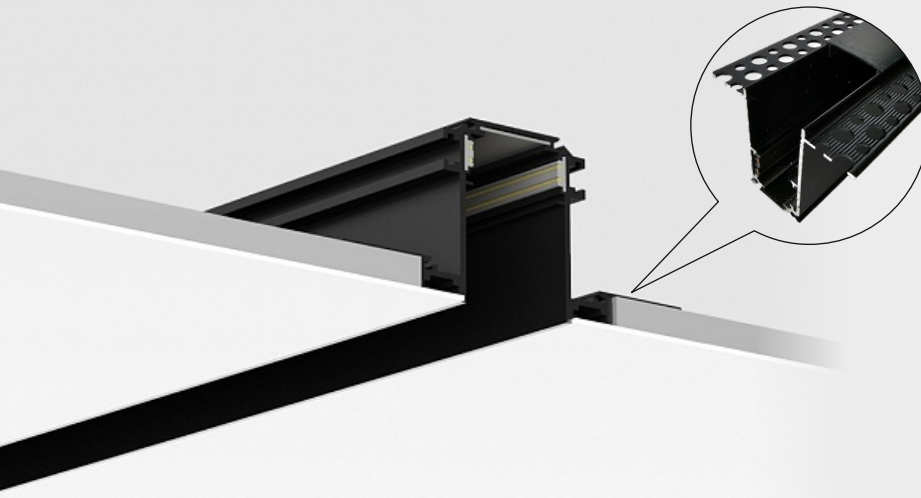

MAGNETIC TRACK LIGHT

Type : Conceal /Surface
Length : 1Mtr,2Mtr,3Mtr
Size : 25mm
Material : Aluminium
Voltage : 48V