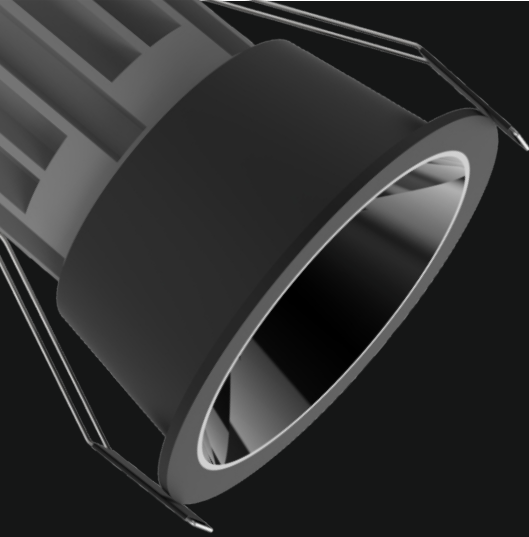

COBLIGHT

TRIM SERIES

Watt	:	6/12/18 Watt
Cut Out	:	55/75/90 MM
CCT	:	3K/4K/5K/6K
Beam Angle	:	36°
Material	:	Aluminium
Body Colour	:	Black/White

ORIO

- Watt** : 8/12/18/24/30 Watt
Cut Out : 50/75/85/110/110 MM
CCT : 3K/4K/5K/6K
Beam Angle : 38°/40°/60°/60°/60°
Material : Aluminium
Body Colour : White/Black

3K 4K 5K 6K

ROSE GOLD

Watt : 3/8/12 Watt
Cut Out : 40/50/75 MM
CCT : 3K/4K/5K/6K
Beam Angle : 24/30/38
Material : Aluminium
Body Colour : Black/White
Reflector Color : Copper /Shine Black

GRACE

Watt : 7/12/18 Watt
Cut Out : 50/75/85 MM
CCT : 3K/4K/5K/6K
Beam Angle : 38°
Material : Aluminium
Body Colour : Black
Reflector Color: Black