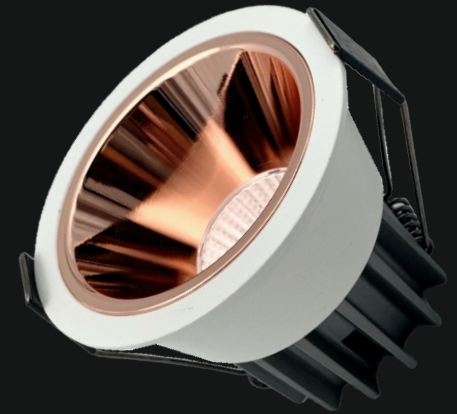

COBLIGHT

TRIM SERIES

Watt	:	6/12/18 Watt
Cut Out	:	55/75/90 MM
CCT	:	3K/4K/5K/6K
Beam Angle	:	36°
Material	:	Aluminium
Body Colour	:	Black/White

ORIO

- Watt** : 8/12/18/24/30 Watt
Cut Out : 50/75/85/110/110 MM
CCT : 3K/4K/5K/6K
Beam Angle : 38°/40°/60°/60°/60°
Material : Aluminium
Body Colour : White/Black

3K 4K 5K 6K

ROSE GOLD

Watt : 3/8/12 Watt
Cut Out : 40/50/75 MM
CCT : 3K/4K/5K/6K
Beam Angle : 24/30/38
Material : Aluminium
Body Colour : Black/White
Reflector Color : Copper /Shine Black

GRACE

Watt : 7/12/18 Watt
Cut Out : 50/75/85 MM
CCT : 3K/4K/5K/6K
Beam Angle : 38°
Material : Aluminium
Body Colour : Black
Reflector Color: Black

3K 4K 5K 6K

HONEY COMB

Watt : 7/12 Watt
Cut Out : 50/75MM
CCT : 3K/4K/5K/6K
Beam Angle : 30/38°
Material : Aluminium
Body Colour : White/Black
Reflector color : Black

3K 4K 5K 6K

BEAT

Watt	:	8/12/18 Watt
Cut Out	:	60/75/85 MM
CCT	:	3K/4K/5K/6K
Beam Angle	:	60°
Material	:	Aluminium
Body Colour	:	White/Black
Reflector color	:	Shine Black