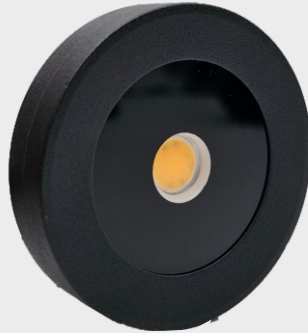

SURFACE STRIKER