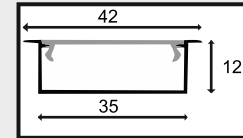

Length : 2 MTR
Body Colour : Anodized

23MM SF

length : 2 MTR
Body Colour : Anodized

PROFILE

23MM CON

Length : 2 MTR
Body Colour : Anodized

35MM SF

Length : 2.4 MTR
Body Colour : Anodized