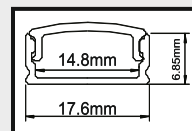

4K

CUSTOMISE

- Size** : 35MM
- Length** : Up to 10 Ft.
- CCT** : 4K
- Beam Angle** : 45/120°
- Material** : Aluminium
- Products** : Linear, Profile, Track.

HANGING

- Size** : 5070/ 3565 / 3565 LINEAR
- Length** : 4 Ft.
- CCT** : 3K/4K/6K/3STEP
- Beam Angle** : 120°/120° / 45°
- Material** : Aluminium

MAGNETIC TRACK LIGHT

Type : Conceal /Surface
Length : 1Mtr,2Mtr,3Mtr
Size : 25mm
Material : Aluminium
Voltage : 48V

PROFILE

Watt : 12/24 Watt
Size : 300x22x38 / 600x22x38 MM
CCT : 4K
Beam Angle : 120°
Material : Aluminium

4K

LINEAR

Watt : 6/12/18 Watt
Size : 110x22x25 / 220x22x25 / 325x22x25 MM
CCT : 4K
Beam Angle : 36°
Material : Aluminium

4K

TWICE LINEAR

Watt : 6/12 Watt
Size : 112x22x86 / 225x22x86 MM
CCT : 4K
Beam Angle : 36°
Material : Aluminium 4K

12MM SF

length : 2 MTR
Body Colour : Anodized

PROFILE

12MM CON

length : 2 MTR
Body Colour : Anodized

17MM SF

Length : 2 MTR
Body Colour : Anodized

17MM CON