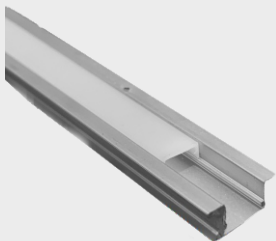

PROFILE

12MM CON

length : 2 MTR
Body Colour : Anodized

17MM SF

Length : 2 MTR
Body Colour : Anodized

17MM CON

Length : 2 MTR
Body Colour : Anodized

23MM SF

length : 2 MTR
Body Colour : Anodized