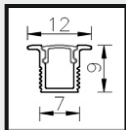

PROFILE

7MM CON

Length : 2 MTR
Body Colour : Anodized